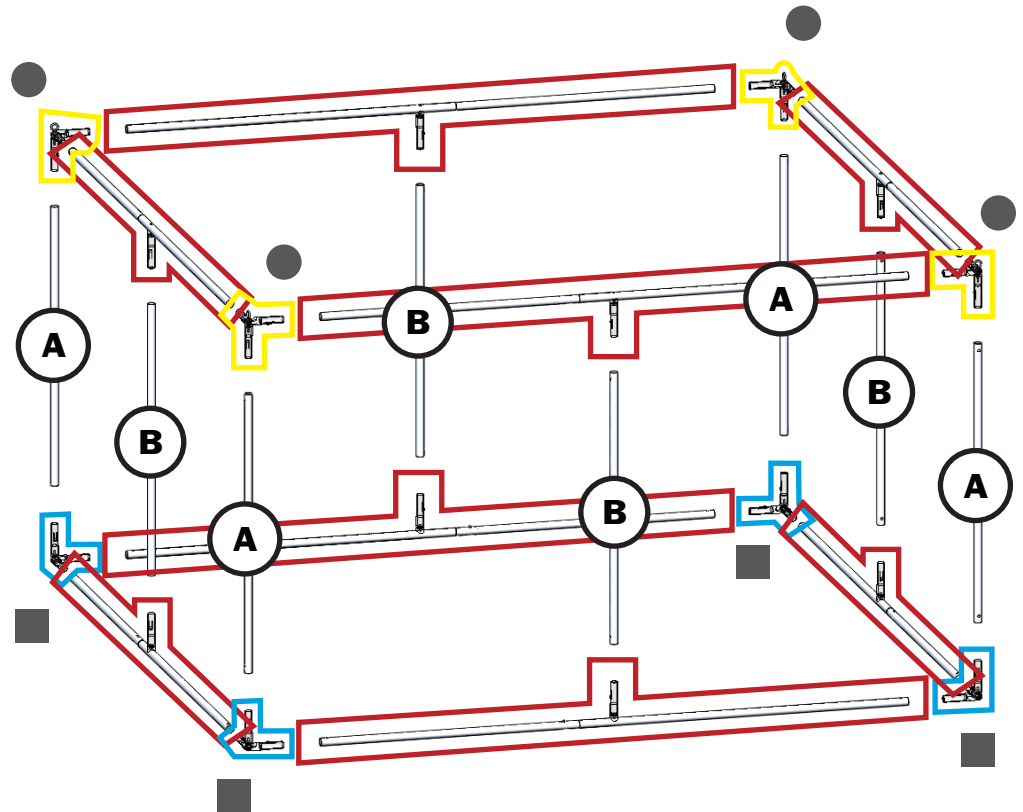

Formulate Essential 8' Square

ESS-SQU-0802
 ESS-SQU-0803
 ESS-SQU-0804

Formulate® Essential Square tension fabric hanging structures are available in numerous sizes. The economy aluminum tube frame features bungee cords and push button connectors for easy assembly, hanging cables and a zippered pillowcase graphic. All sizes come with a carry bag and feature a one year limited hardware warranty.

*Not to scale

CDX-SQU-08-TASY-00

(x8)

CDX-3WAY-EYE

CDX-3WAY

(x4)

CDX-HC-4P-100

(x1)

CDX-SS-02/-03/-04/-A

(x4)

CDX-SS-02/-03/-04/-B

(x4)

ESS-SQU-0804 pictured