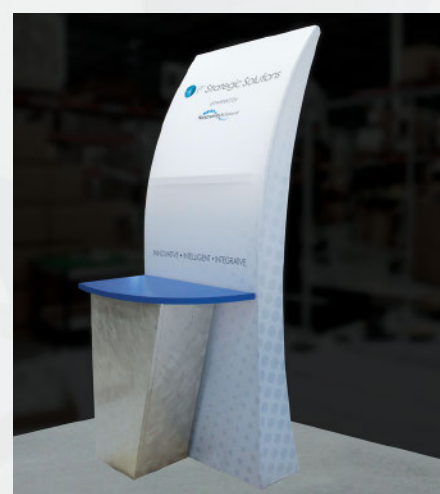

FMLT-KIOSK-04